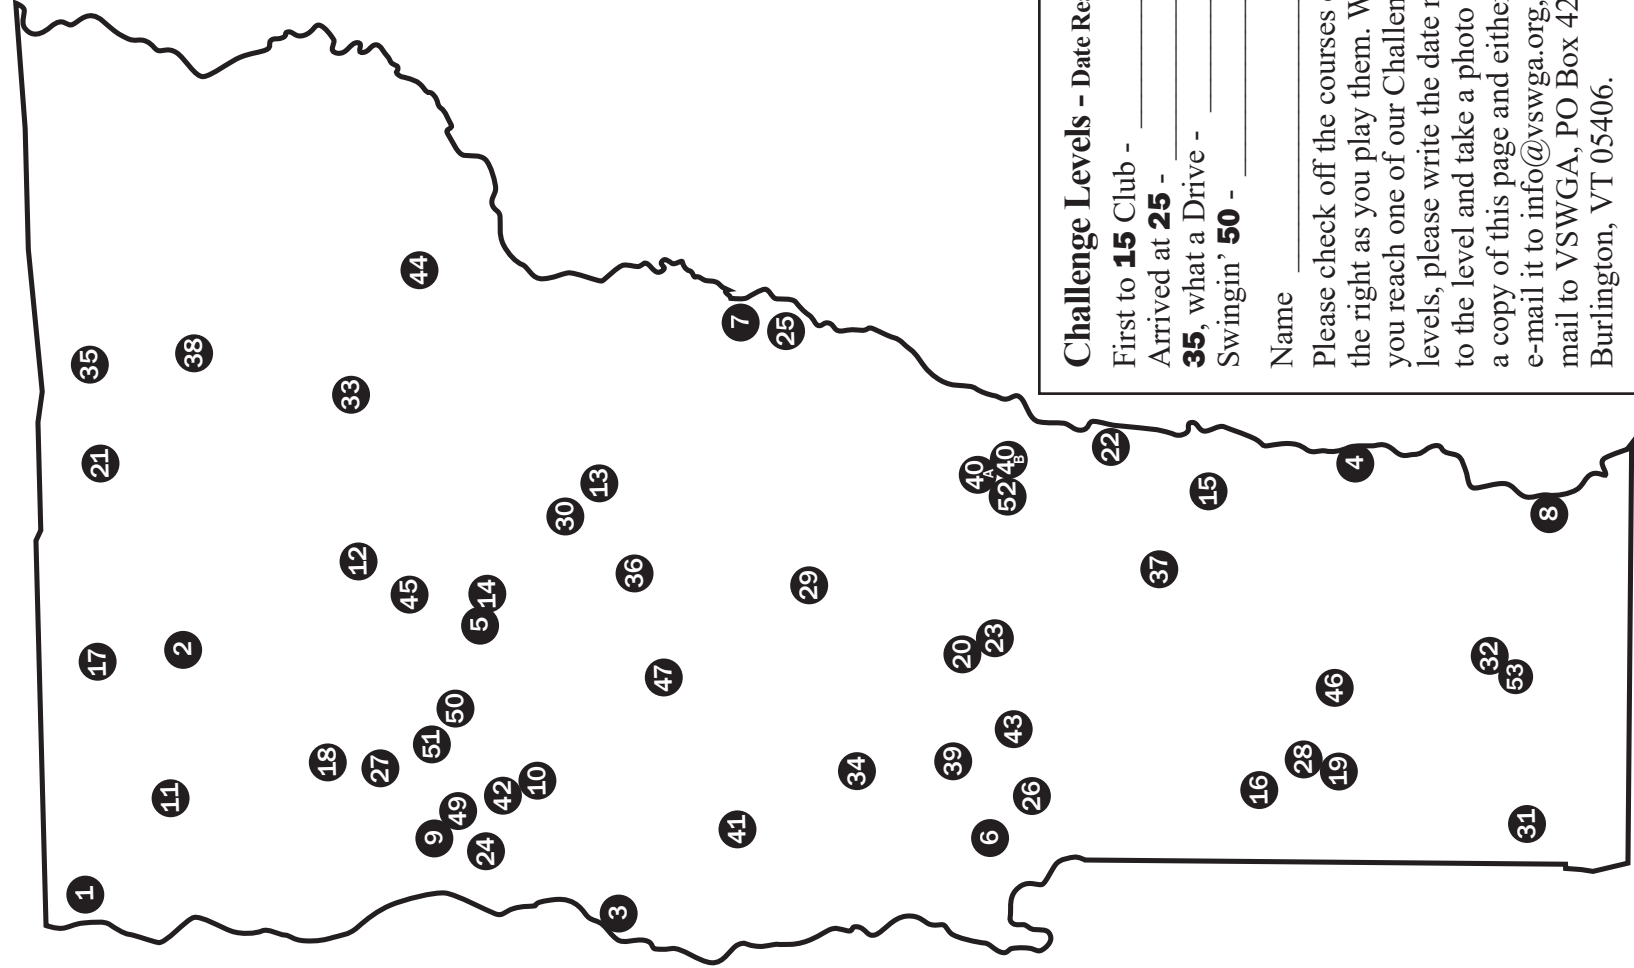

VSWGGA Green Mountain Challenge

Welcome to the VSWGGA Green Mountain Challenge! In honor of 90 years of great golf, the VSWGGA is challenging its members to play many (or all) of the golf courses this amazing state offers. Any course that is played during State Days or Major Tournaments qualifies for your total (but each course can only be counted once). This challenge started in 2020, is open-ended and will carry over into future seasons. At the time of this handbook, there are 54 eligible courses to play. The VSWGGA asks that you track your participation and send in updates when you reach 15, 25, 35 and 50 courses. You will receive a VSWGGA Pin for reaching each milestone and your name will be included in our honor roll of players in future Member Handbooks. Get your friends involved and start exploring Vermont courses that you may not have played before (or haven't played in a while.)